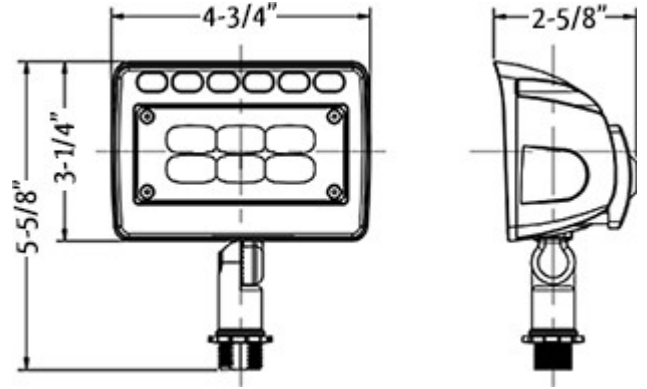

JOB NAME: _____

DATE: _____

TYPE: _____

LF4-12V-6W-50K
LF4-12V-6W-30K

DIMENSIONS:

3-1/4"(H) x 4-3/4"(W) x 2-5/8"(D)

LF4 LANDSCAPE SERIES LED FLOOD LIGHT WITH ADJUSTABLE KNUCKLE

MODEL	WATTS	VOLTAGE	LUMENS	COLOR TEMP
LF4-12CW-KN	12W	12V DC	500 LM	5000K
LF4-12WW-KN	12W	12V DC	450 LM	3000K

Ideal for landscape, garden, lawn, doorways, pathways and signs. Great for applications requiring low-voltage wiring. Includes mounting stake.

ELECTRICAL SPECIFICATIONS:

- Voltage: 12V
- Wattage: 6W
- Other wattages: 12W
- Power factor: >0.95
- Efficacy: 38LM/W~42LM/W